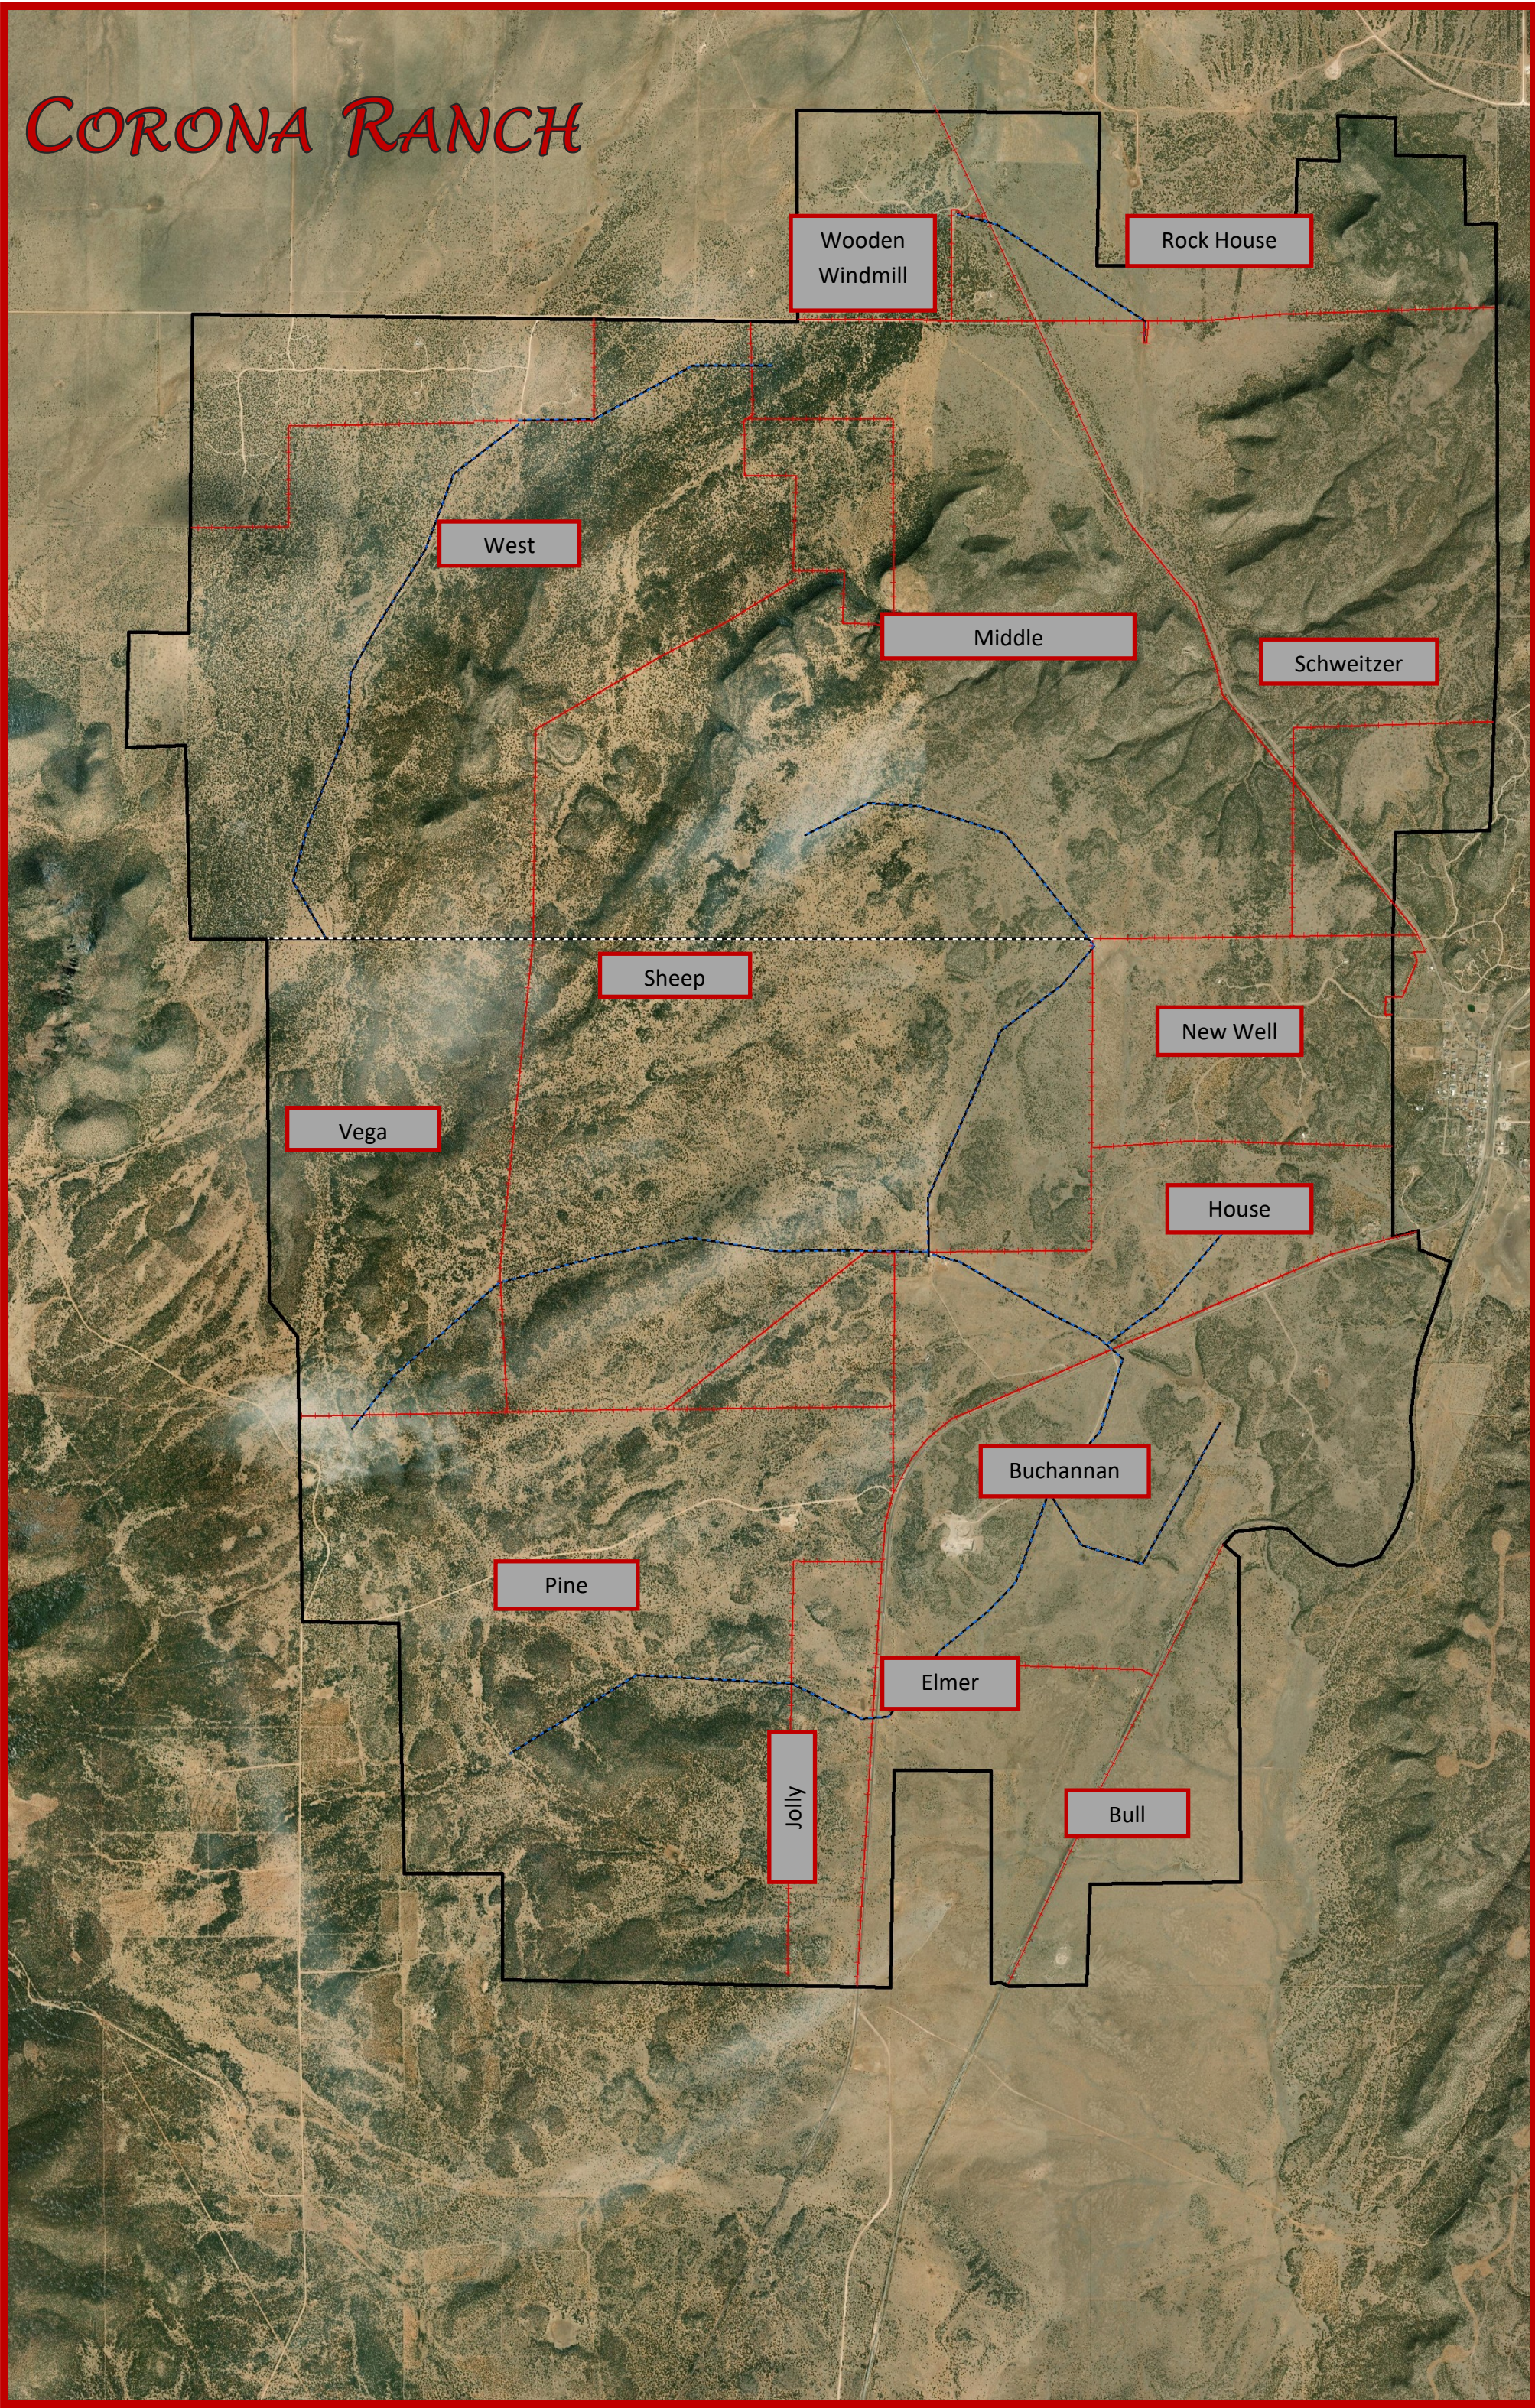

CORONA RANCH

- BOUNDRY
- FENCE LINE
- PIPELINE
- WATER STORAGE
- DRINKER
- SOLAR PUMP
- ELECTRIC SUBMERSIBLE
- DIRT TANK

CORONA RANCH

TENURE MAP

TENURE

FORREST SERVICE GREEN SHADED

DEEDED NO SHADING

SUBDIVISION CROSS HATCHED

ZIA REAL ESTATE

CORONA RANCH

Wooden
Windmill

Rock House

West

Middle

Schweitzer

Sheep

New Well

Vega

House

Buchanan

Pine

Elmer

Jolly

Bull

CORONA RANCH

BOUNDARY	
FENCE LINE	
PIPELINE	
WATER STORAGE	
DRINKER	
SOLAR PUMP	
ELECTRIC SUBMERSIBLE	
DIRT TANK	