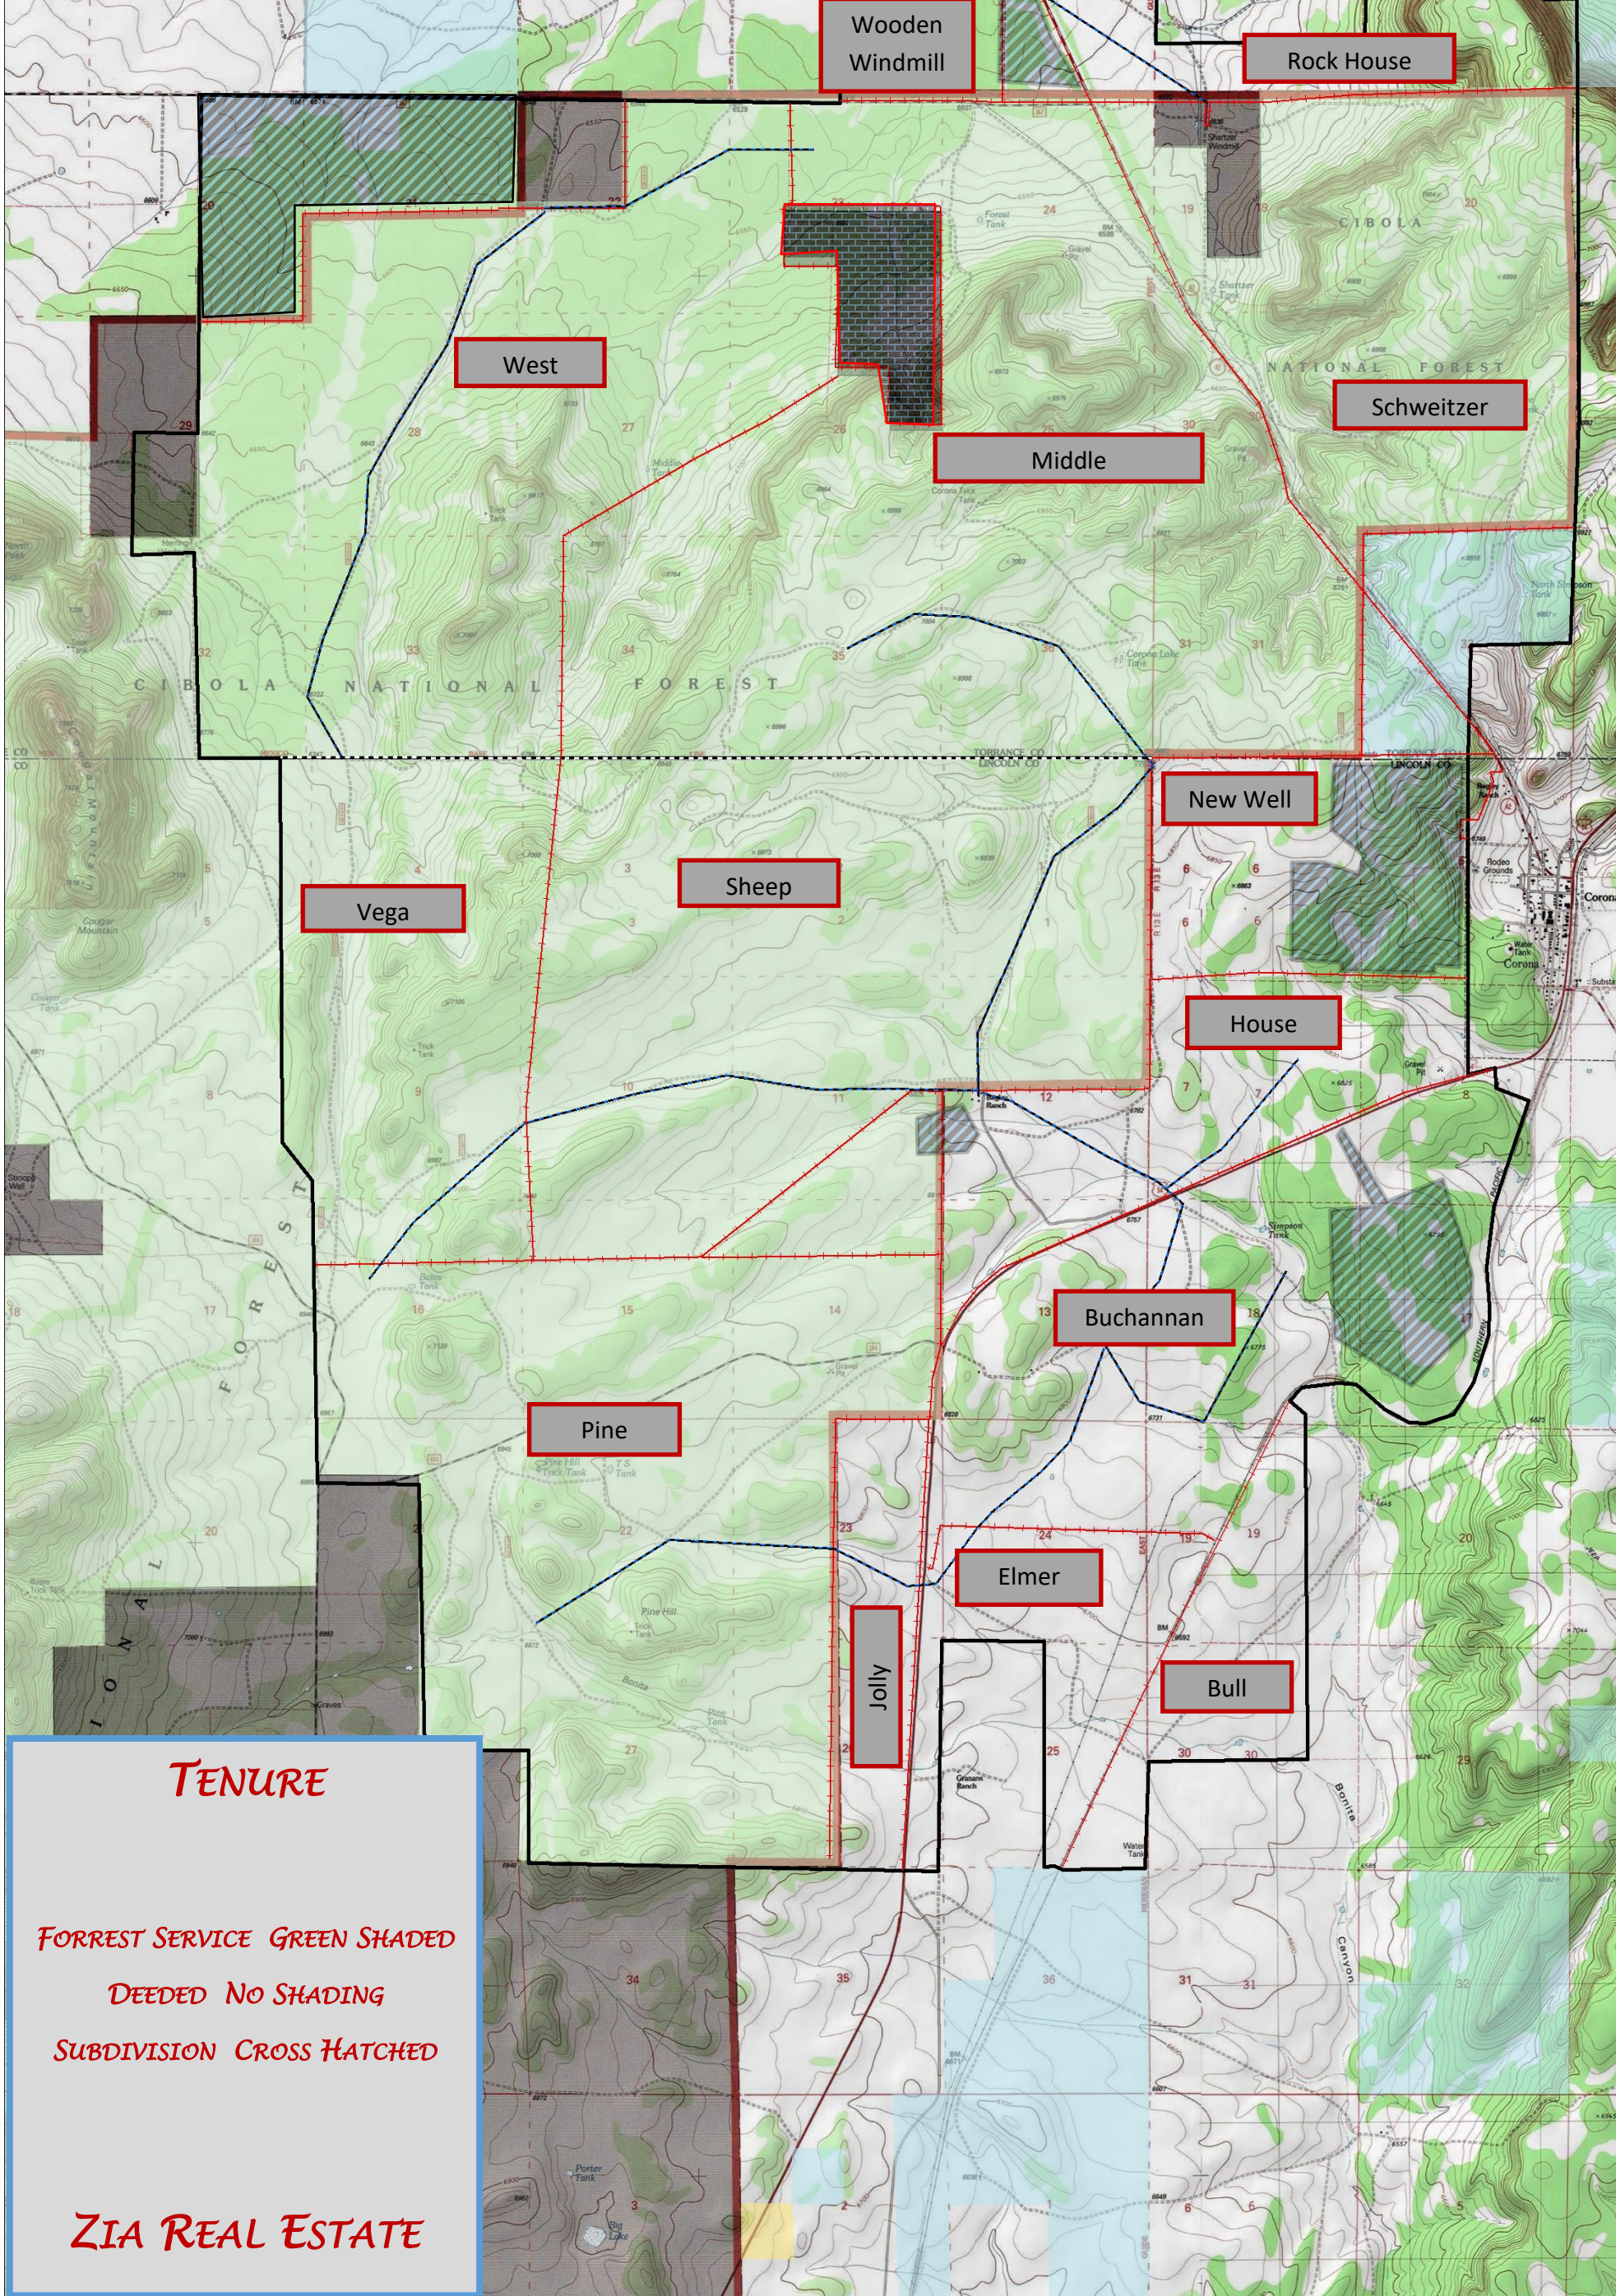

CORONA RANCH

- BOUNDRY
- FENCE LINE
- PIPELINE
- WATER STORAGE
- DRINKER
- SOLAR PUMP
- ELECTRIC SUBMERSIBLE
- DIRT TANK

CORONA RANCH

TENURE MAP

TENURE

FORREST SERVICE GREEN SHADED

DEEDED NO SHADING

SUBDIVISION CROSS HATCHED

ZIA REAL ESTATE

CORONA RANCH

Wooden
Windmill

Rock House

West

Middle

Schweitzer

Sheep

New Well

Vega

House

Buchanan

Pine

Elmer

Jolly

Bull

CORONA RANCH

BOUNDARY	
FENCE LINE	
PIPELINE	
WATER STORAGE	
DRINKER	
SOLAR PUMP	
ELECTRIC SUBMERSIBLE	
DIRT TANK	