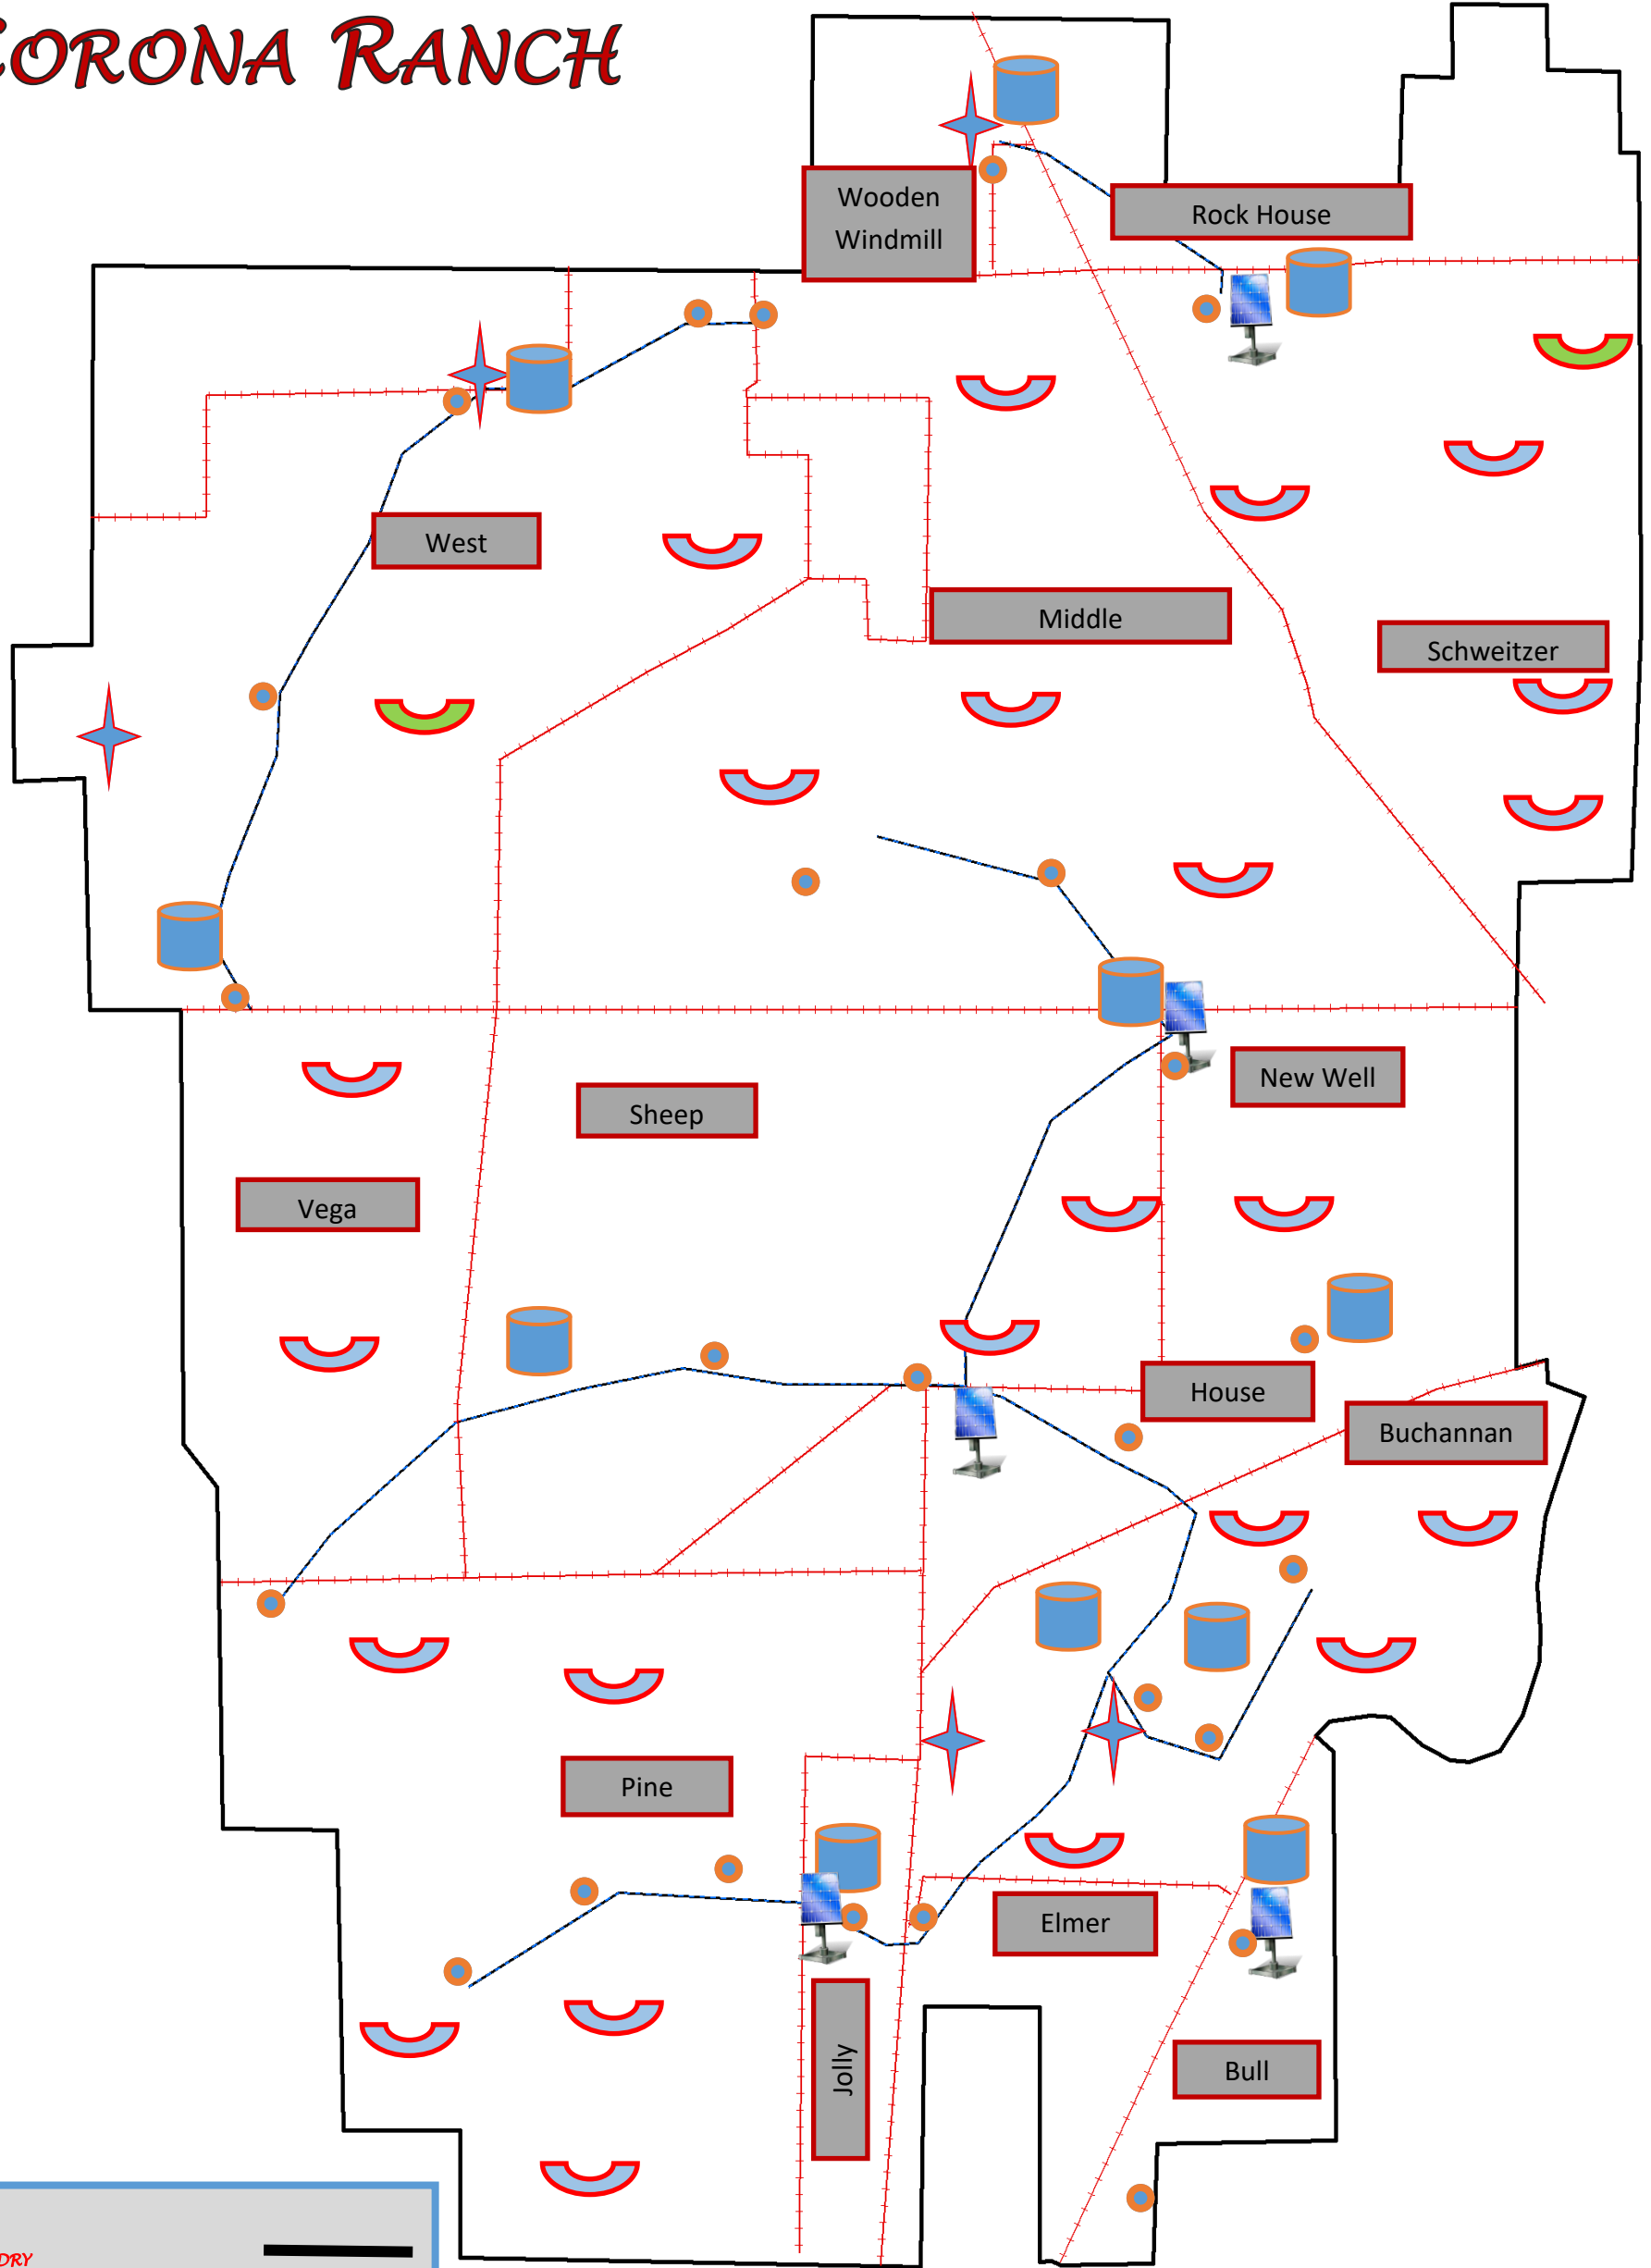

CORONA RANCH

- BOUNDRY
- FENCE LINE
- PIPELINE
- WATER STORAGE
- DRINKER
- SOLAR PUMP
- ELECTRIC SUBMERSIBLE
- DIRT TANK

CORONA RANCH

TENURE MAP

TENURE

FORREST SERVICE GREEN SHADED

DEEDED NO SHADING

SUBDIVISION CROSS HATCHED

New Well

Vega

House

Buchanan

Pine

Elmer

Jolly

Bull

CORONA RANCH

BOUNDARY	
FENCE LINE	
PIPELINE	
WATER STORAGE	
DRINKER	
SOLAR PUMP	
ELECTRIC SUBMERSIBLE	
DIRT TANK	