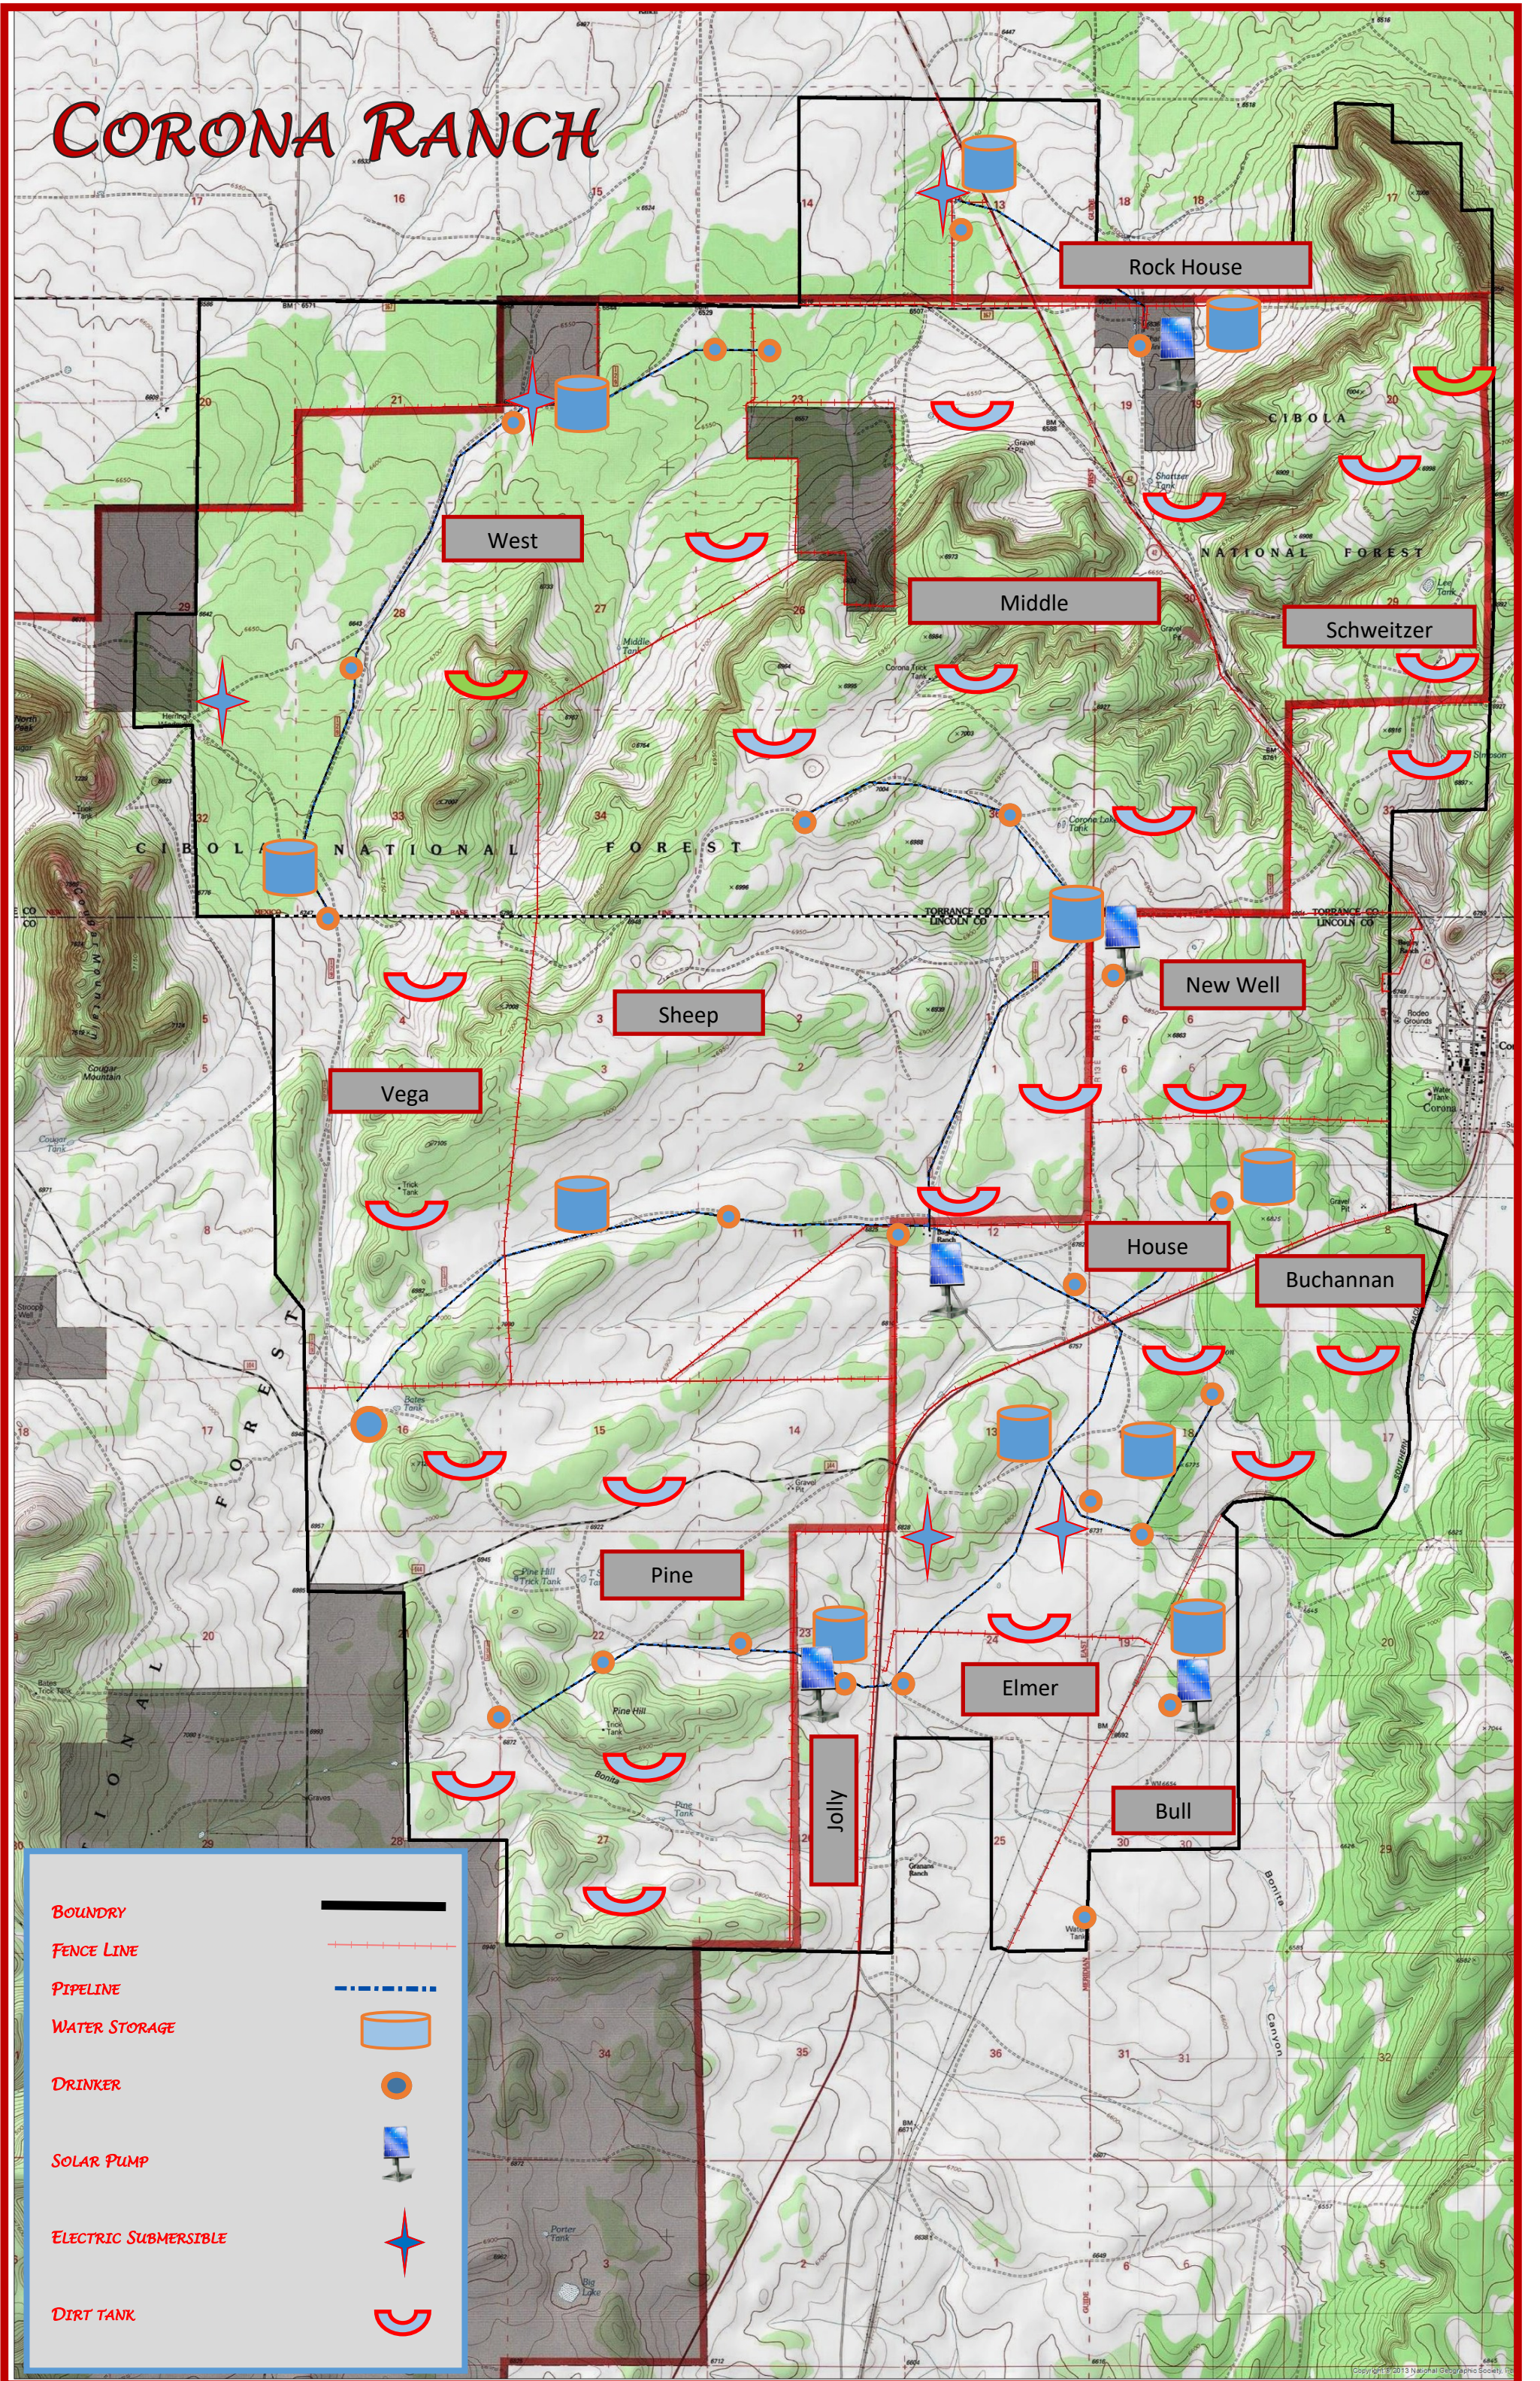

CORONA RANCH

- BOUNDRY
- FENCE LINE
- PIPELINE
- WATER STORAGE
- DRINKER
- SOLAR PUMP
- ELECTRIC SUBMERSIBLE
- DIRT TANK

CORONA RANCH

TENURE MAP

TENURE

FORREST SERVICE GREEN SHADED

DEEDED NO SHADING

SUBDIVISION CROSS HATCHED

ZIA REAL ESTATE

CORONA RANCH

Wooden
Windmill

Rock House

West

Middle

Schweitzer

Sheep

New Well

Vega

House

Buchanan

Pine

Elmer

Jolly

Bull

CORONA RANCH

BOUNDARY	
FENCE LINE	
PIPELINE	
WATER STORAGE	
DRINKER	
SOLAR PUMP	
ELECTRIC SUBMERSIBLE	
DIRT TANK	